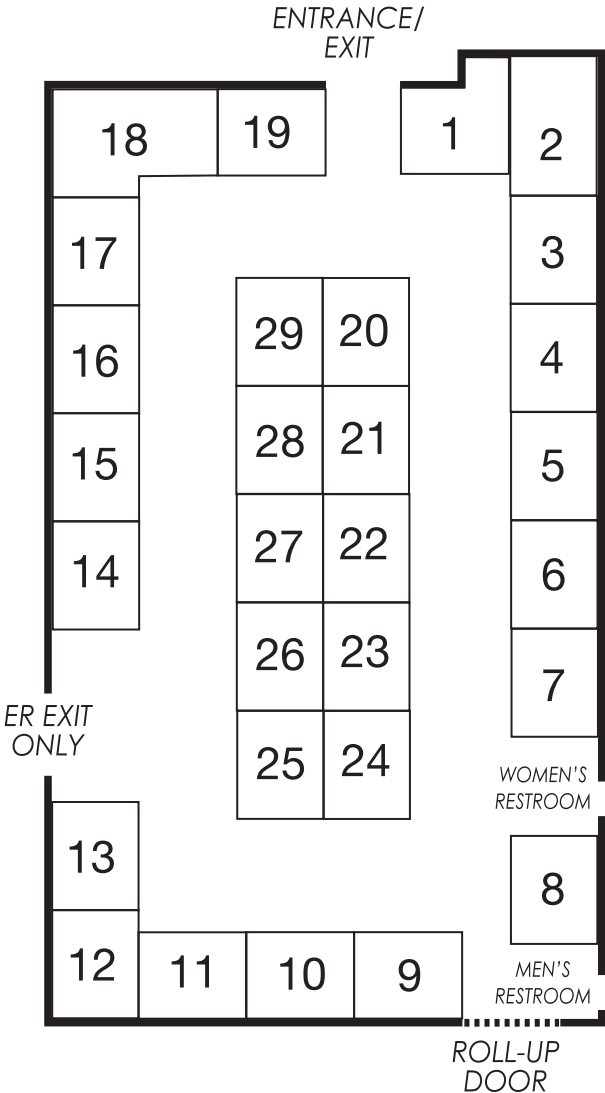

## JOHN ROGERS HALL

All booths are 8' deep by 10' wide, except for booth #'s 1, 2 and 18  
 9/16" = 10'